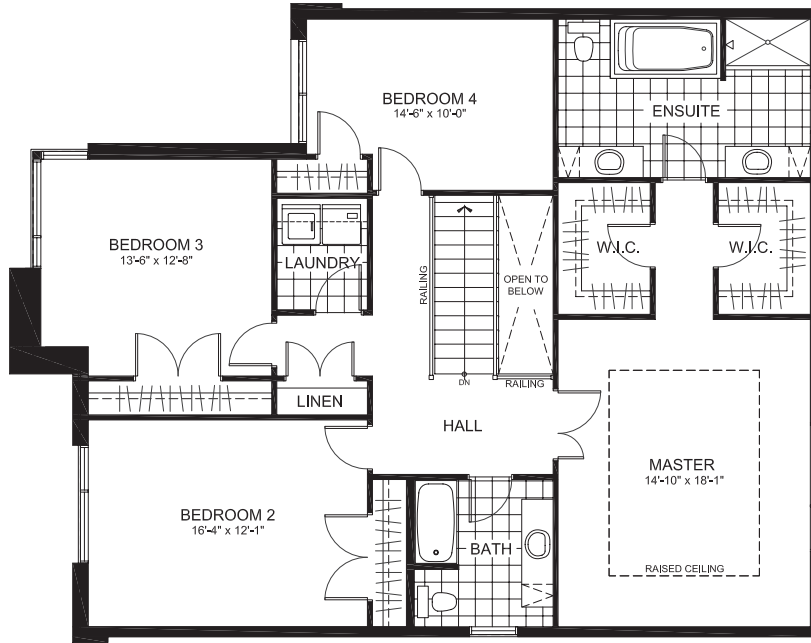

THE LAURENTIAN SERIES (47' LOT)

THE ELGIN

2766 sq. ft. (2-Storey Single)

4 Bedrooms | 2.5 Bathrooms

GROUND FLOOR

THE ELGIN

SECOND FLOOR

BASEMENT