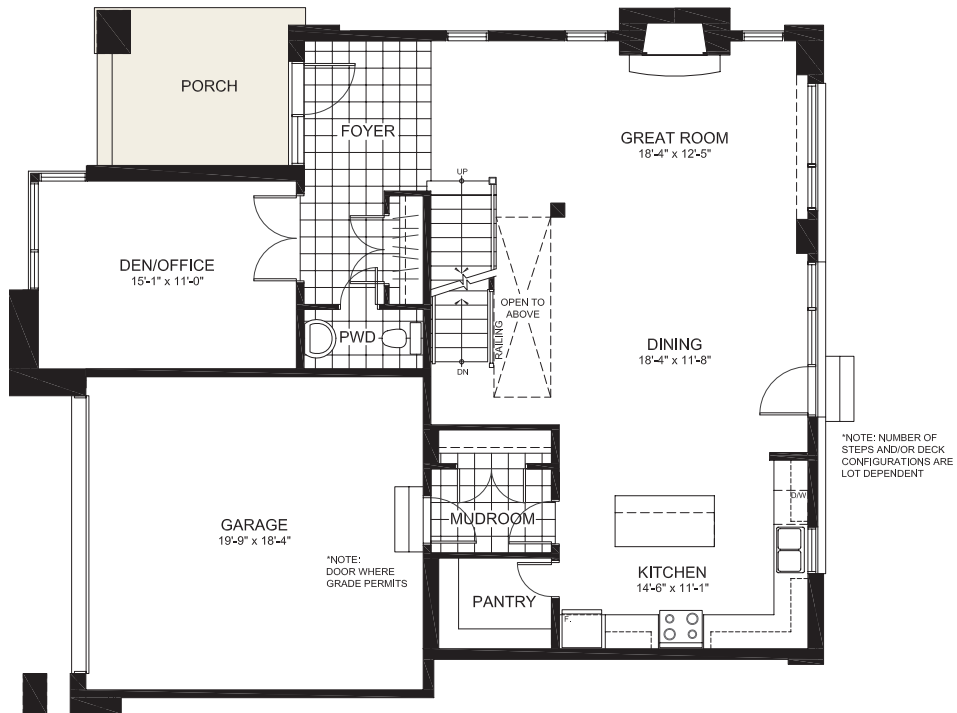

THE LAURENTIAN SERIES (47' LOT)

THE ELGIN

2766 sq. ft. (2-Storey Single)

4 Bedrooms | 2.5 Bathrooms

GROUND FLOOR

THE ELGIN

SECOND FLOOR

BASEMENT