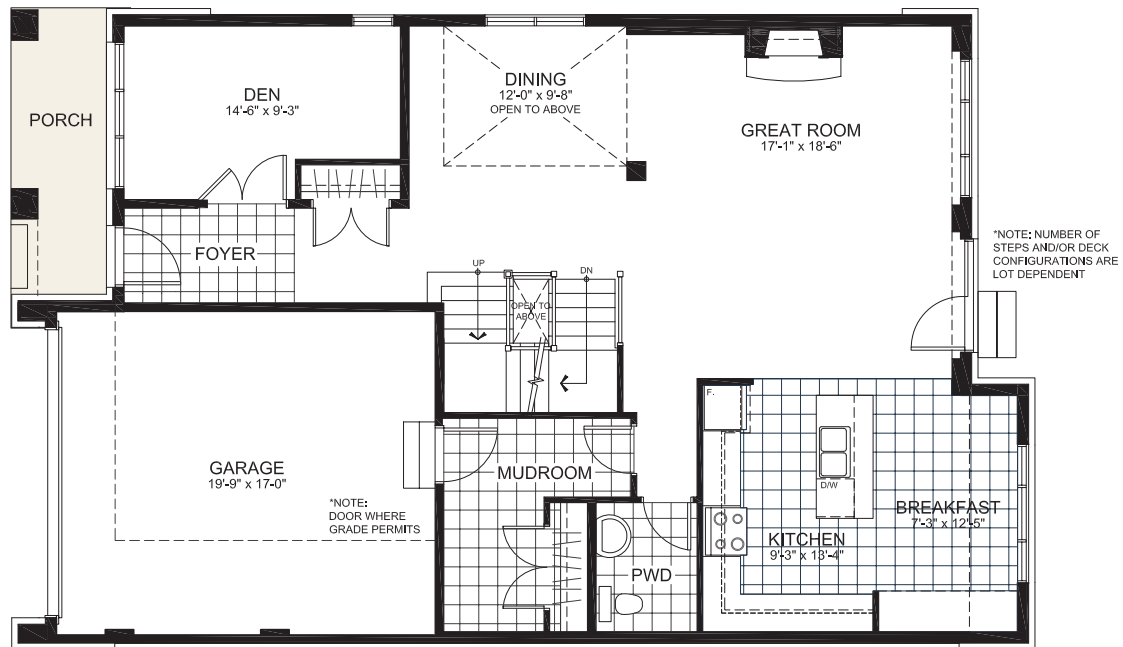

THE CAMBRIAN SERIES (42' LOT)

THE ADDINGTON

2615 sq. ft. (2-Storey Single)

4 Bedrooms | 2.5 Bathrooms | Den

GROUND FLOOR

THE ADDINGTON

SECOND FLOOR

BASEMENT