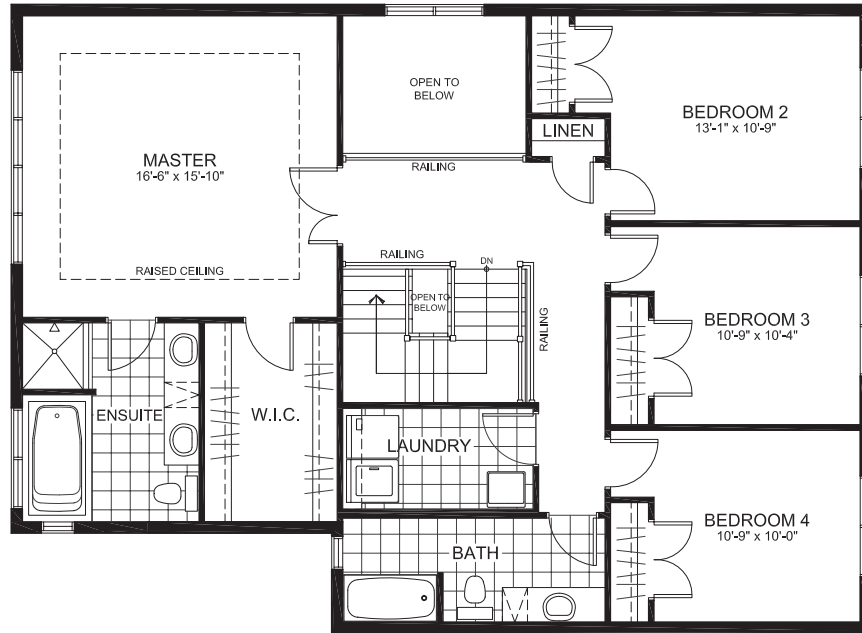

THE CAMBRIAN SERIES (42' LOT)

THE ADDINGTON

2615 sq. ft. (2-Storey Single)

4 Bedrooms | 2.5 Bathrooms | Den

GROUND FLOOR

THE ADDINGTON

SECOND FLOOR

BASEMENT