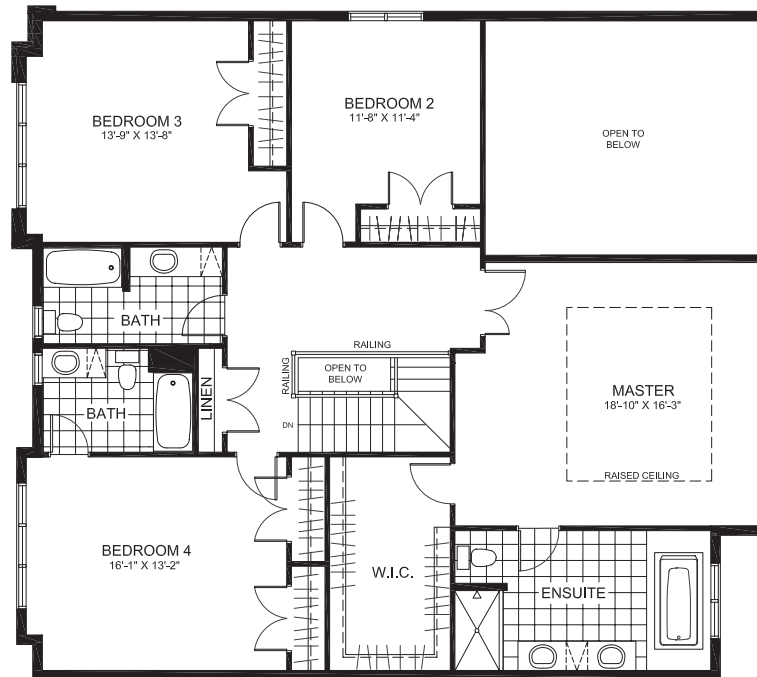

THE ADIRONDACK SERIES (52' LOT)

THE KILLARNEY

3391 sq. ft. (2-Storey Single)

4 Bedrooms | 3.5 Bathrooms | Den

Covered porch area at rear

GROUND FLOOR

THE KILLARNEY

SECOND FLOOR

BASEMENT