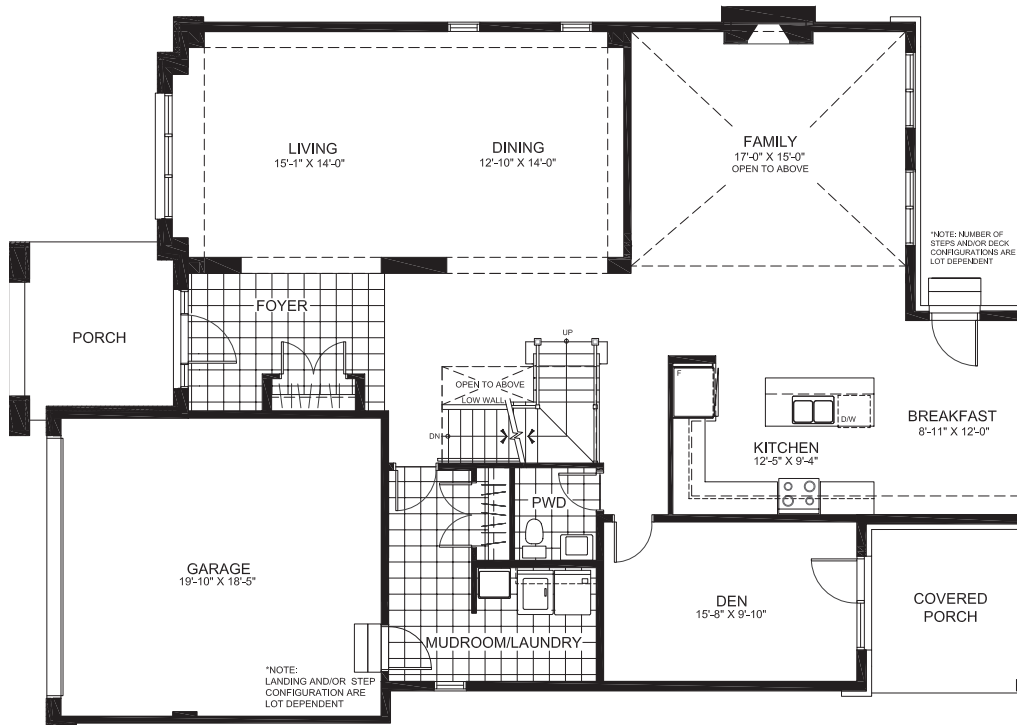

THE ADIRONDACK SERIES (52' LOT)

THE KILLARNEY

3391 sq. ft. (2-Storey Single)

4 Bedrooms | 3.5 Bathrooms | Den

Covered porch area at rear

GROUND FLOOR

THE KILLARNEY

SECOND FLOOR

BASEMENT