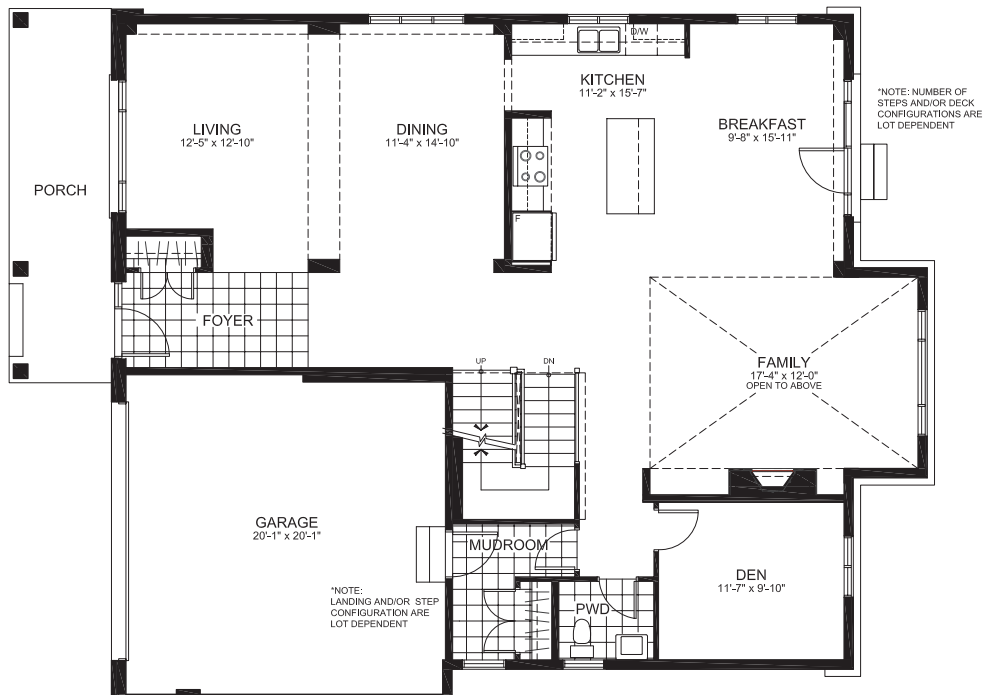

THE ADIRONDACK SERIES (52' LOT)

THE WINDERMERE

3272 sq. ft. (2-Storey Single)

4 Bedrooms | 3.5 Bathrooms | Den

GROUND FLOOR

THE WINDERMERE

SECOND FLOOR

BASEMENT