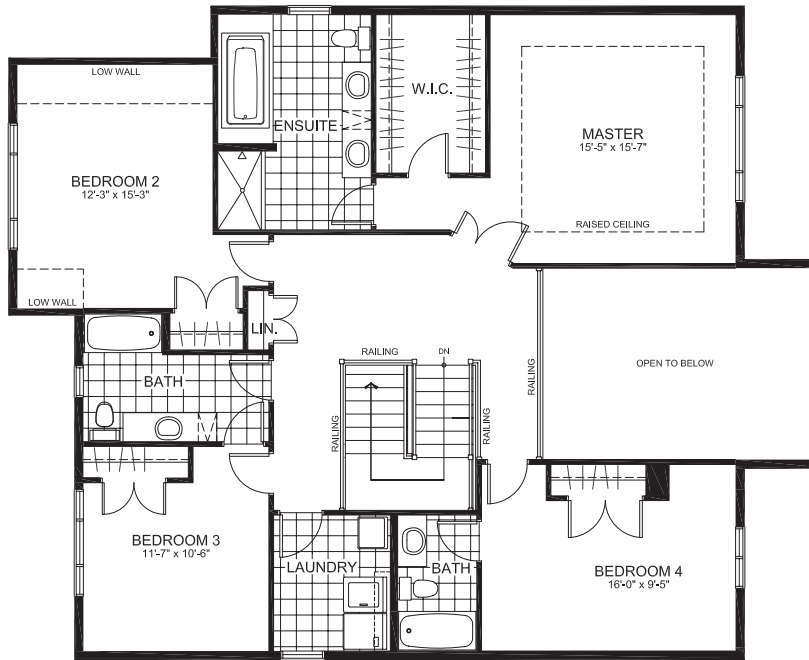

THE ADIRONDACK SERIES (52' LOT)

THE WINDERMERE

3272 sq. ft. (2-Storey Single)

4 Bedrooms | 3.5 Bathrooms | Den

GROUND FLOOR

THE WINDERMERE

SECOND FLOOR

BASEMENT