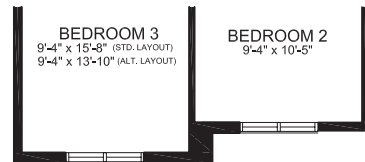

SECOND FLOOR ALT