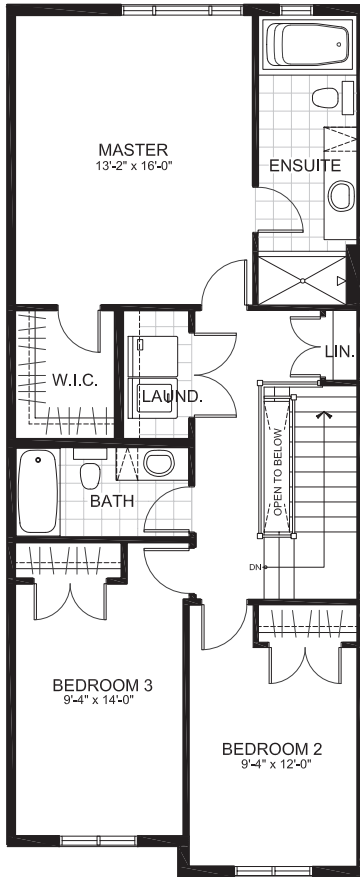

TOWNHOMES

THE MINDEN

2136 sq. ft.

(includes 464 sq. ft. finished basement)

3 Bedrooms | 2.5 Bathrooms

GROUND FLOOR

*NOTE: NUMBER OF
STEPS AND/OR DECK
CONFIGURATIONS ARE
LOT DEPENDENT

THE MINDEN

SECOND FLOOR

SECOND FLOOR ALT

THE MINDEN

BASEMENT