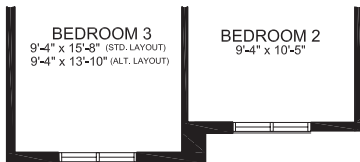

THE MINDEN

SECOND FLOOR