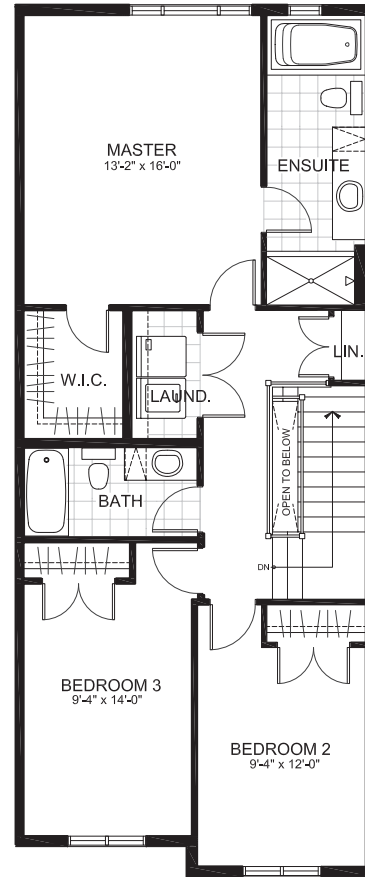

TOWNHOMES

THE MINDEN

2136 sq. ft.

(includes 464 sq. ft. finished basement)

3 Bedrooms | 2.5 Bathrooms

GROUND FLOOR

*NOTE: NUMBER OF
STEPS AND/OR DECK
CONFIGURATIONS ARE
LOT DEPENDENT

THE MINDEN

SECOND FLOOR

SECOND FLOOR ALT

THE MINDEN

BASEMENT