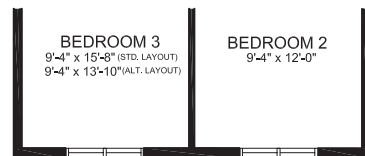

SECOND FLOOR ALT