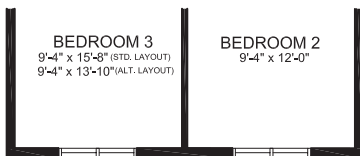

THE MINDEN

SECOND FLOOR