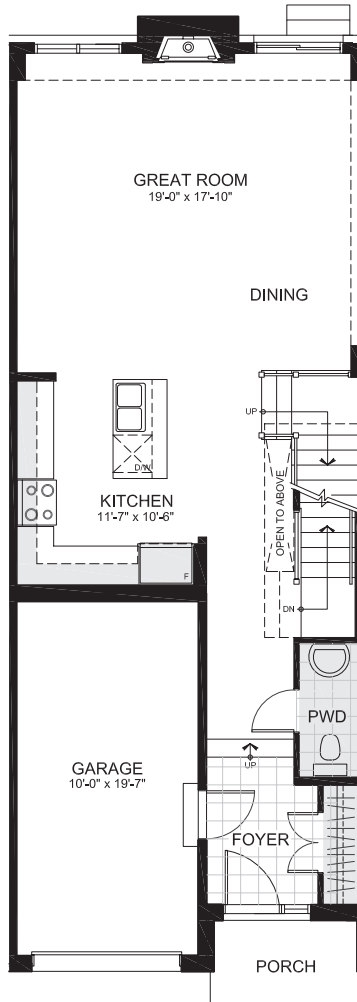

TOWNHOMES

THE MINDEN

2136 sq. ft.

(includes 464 sq. ft. finished basement)

3 Bedrooms | 2.5 Bathrooms

GROUND FLOOR