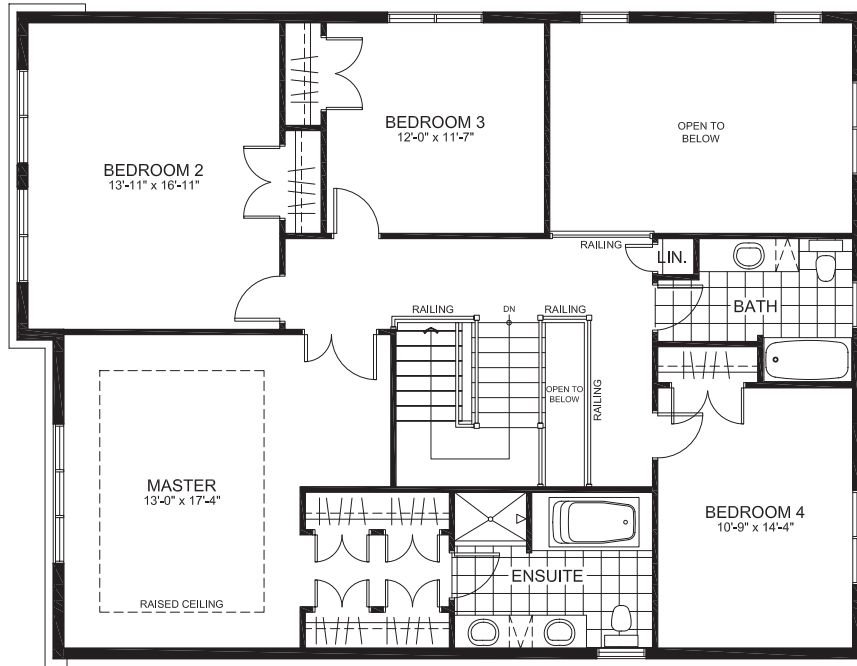

THE LAURENTIAN SERIES (47' LOT)

THE MASSEY

2810 sq. ft. (2-Storey Single)

4 Bedrooms | 2.5 Bathrooms | Den

MODEL HOME

RICHARDSON
RIDGE

GROUND FLOOR

THE MASSEY

SECOND FLOOR

BASEMENT