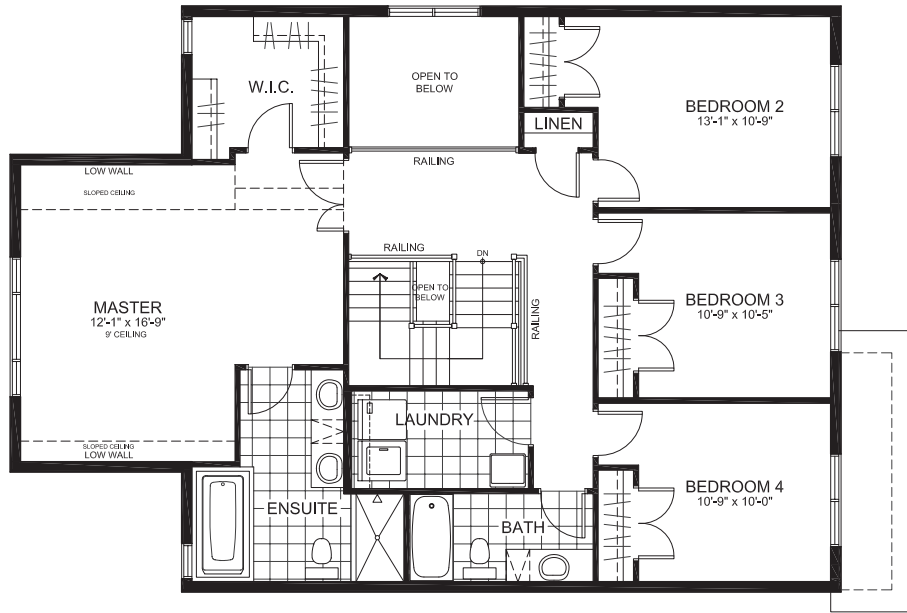

THE WOODLAND SERIES (41' LOT)

THE FRONTENAC

2626 sq. ft. (2-Storey Single)

4 Bedrooms | 2.5 Bathrooms | Den

GROUND FLOOR

THE FRONTENAC

SECOND FLOOR

BASEMENT