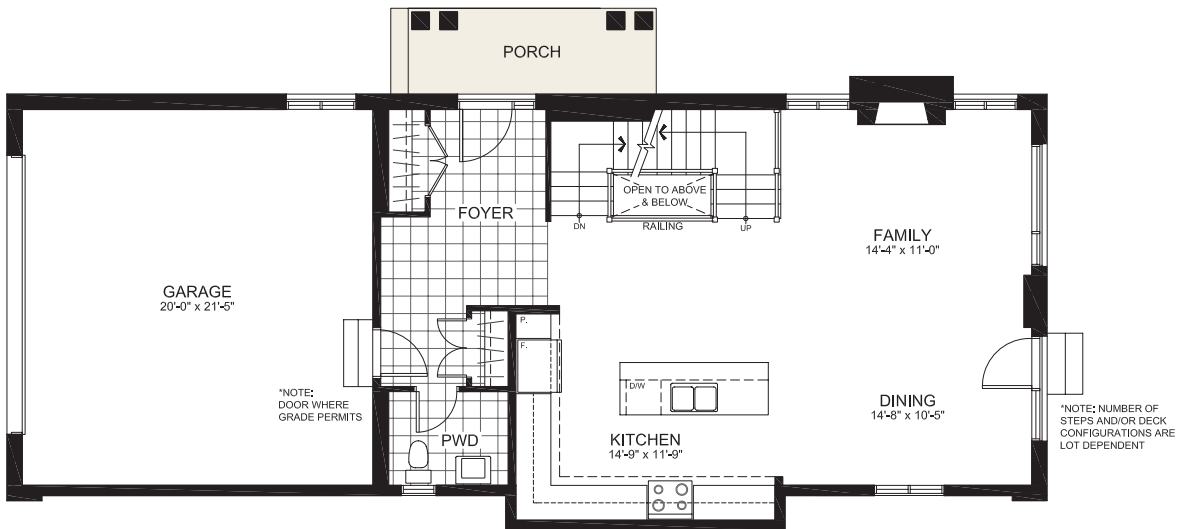

THE STONEGATE SERIES (31' LOT)

THE ROSEDALE
(CORNER)

2794 sq. ft.* (2-Storey Single)

3 Bedrooms with loft space |
2.5 Bathrooms

*Overall square footage includes
finished basement space.

GROUND FLOOR

THE ROSEDALE

SECOND FLOOR

BASEMENT