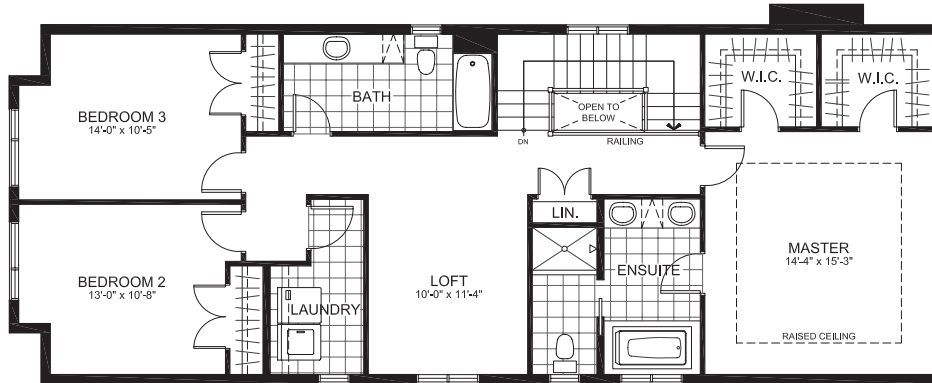

THE STONEGATE SERIES (31' LOT)

THE ROSEDALE
(CORNER)

2794 sq. ft.* (2-Storey Single)

3 Bedrooms with loft space |
2.5 Bathrooms

*Overall square footage includes
finished basement space.

GROUND FLOOR

THE ROSEDALE

SECOND FLOOR

BASEMENT