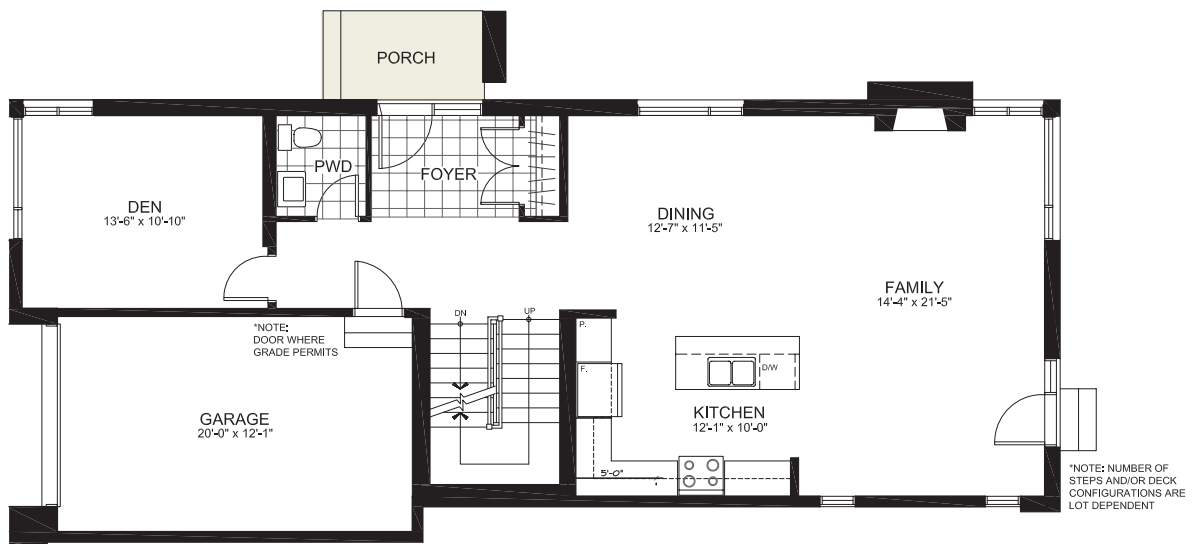

THE STONEGATE SERIES (31' LOT)

THE DAVENTRY
(CORNER)

3164 sq. ft.* (2-Storey Single)

3 Bedrooms with loft space |
2.5 Bathrooms

*Overall square footage includes
finished basement space.

GROUND FLOOR

THE DAVENTRY

SECOND FLOOR

BASEMENT