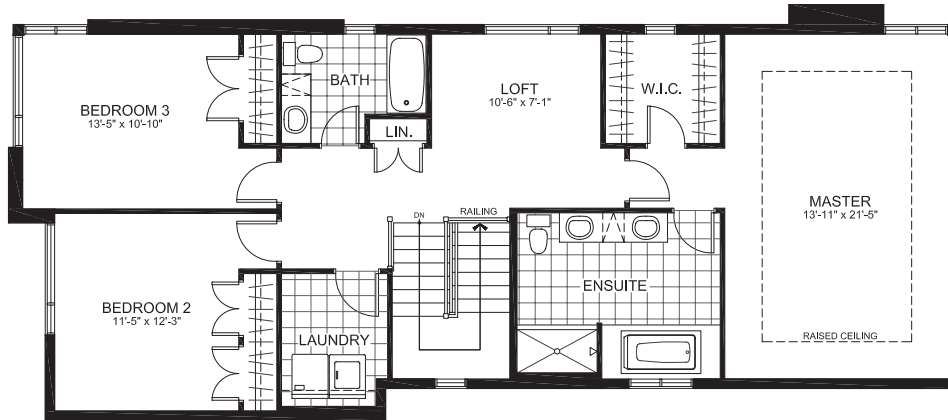

THE STONEGATE SERIES (31' LOT)

THE DAVENTRY
(CORNER)

3164 sq. ft.* (2-Storey Single)

3 Bedrooms with loft space |
2.5 Bathrooms

*Overall square footage includes
finished basement space.

GROUND FLOOR

THE DAVENTRY

SECOND FLOOR

BASEMENT