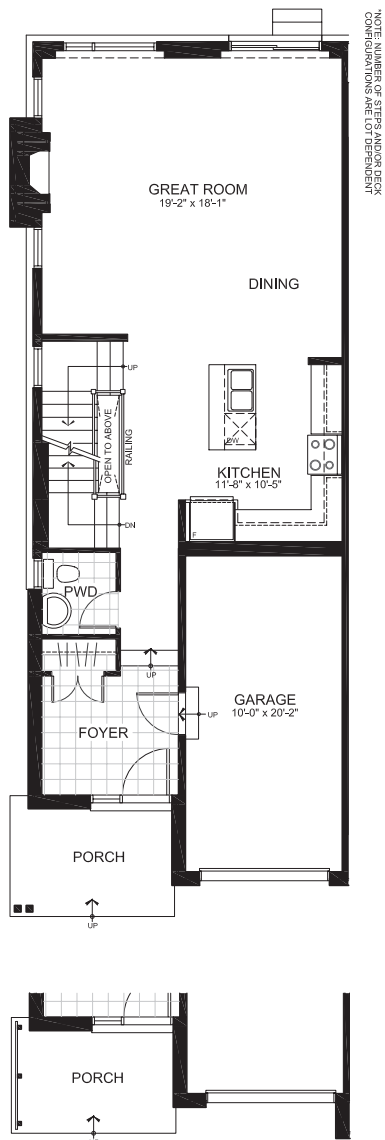

TOWNHOMES

CYPRESS

2254 SQ. FT. (2276 SQ. FT. in Elevations 1 & 3)

3 Bedrooms | 2.5 Bathrooms

*Plans and specifications are subject to change without notice. Square footage includes finished basement area.
Front facades vary based on block elevations.

GROUND FLOOR

CYPRESS

SECOND FLOOR

SECOND FLOOR ALT

CYPRESS

BASEMENT