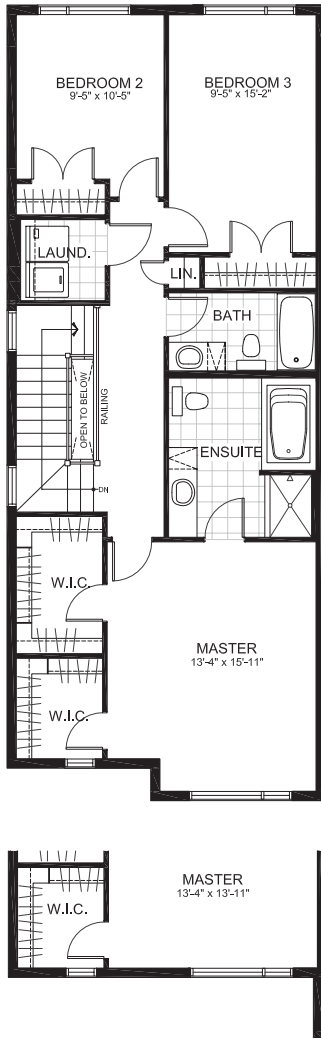

TOWNHOMES

CYPRESS

2254 SQ. FT. (2276 SQ. FT. in Elevations 1 & 3)

3 Bedrooms | 2.5 Bathrooms

*Plans and specifications are subject to change without notice. Square footage includes finished basement area.
Front facades vary based on block elevations.

GROUND FLOOR

CYPRESS

SECOND FLOOR

SECOND FLOOR ALT

CYPRESS

BASEMENT