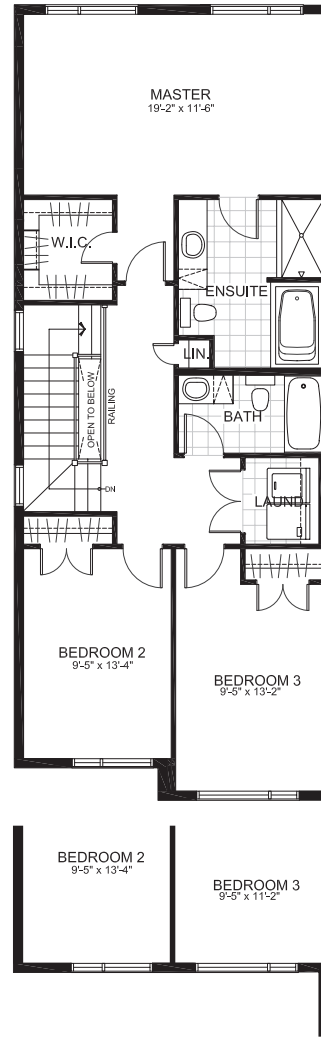

TOWNHOMES

CYPRESS

2254 SQ. FT. (2276 SQ. FT. in Elevations 1 & 3)

3 Bedrooms | 2.5 Bathrooms

*Plans and specifications are subject to change without notice. Square footage includes finished basement area.
Front facades vary based on block elevations.

GROUND FLOOR

CYPRESS

SECOND FLOOR

SECOND FLOOR ALT

CYPRESS

BASEMENT