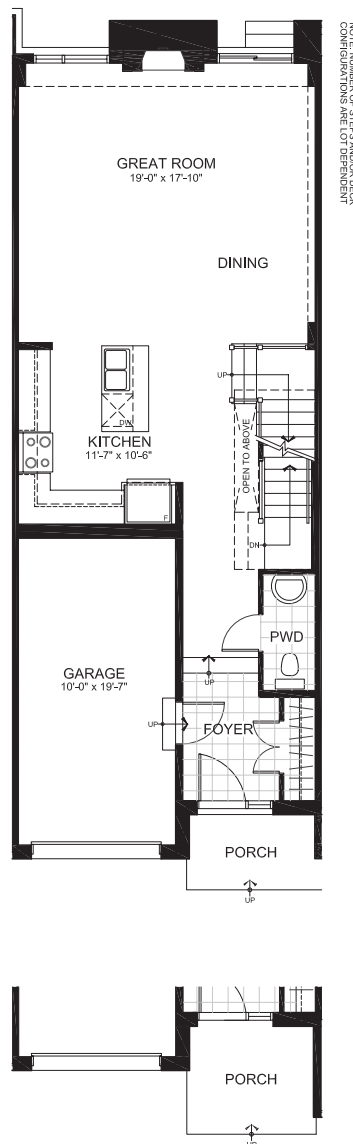

TOWNHOMES

**ELMHURST**

2211 sq. ft.

3 Bedrooms | 2.5 Bathrooms

\*Plans and specifications are subject to change without notice. Square footage includes finished basement area. Front facades vary based on block elevations.

GROUND FLOOR

ELMHURST

SECOND FLOOR

SECOND FLOOR ALT

ELMHURST

BASEMENT