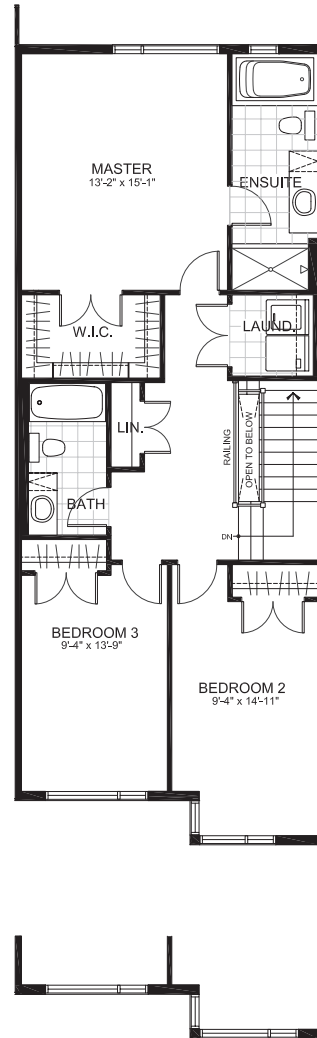

TOWNHOMES

**ELMHURST**

2211 sq. ft.

3 Bedrooms | 2.5 Bathrooms

\*Plans and specifications are subject to change without notice. Square footage includes finished basement area. Front facades vary based on block elevations.

GROUND FLOOR

ELMHURST

SECOND FLOOR

SECOND FLOOR ALT

ELMHURST

BASEMENT