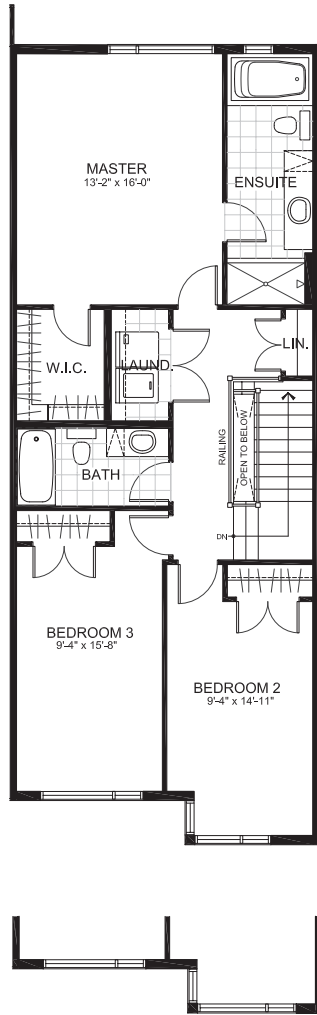

TOWNHOMES

**ELMHURST**

2211 sq. ft.

3 Bedrooms | 2.5 Bathrooms

\*Plans and specifications are subject to change without notice. Square footage includes finished basement area. Front facades vary based on block elevations.

GROUND FLOOR

ELMHURST

SECOND FLOOR

SECOND FLOOR ALT

ELMHURST

BASEMENT