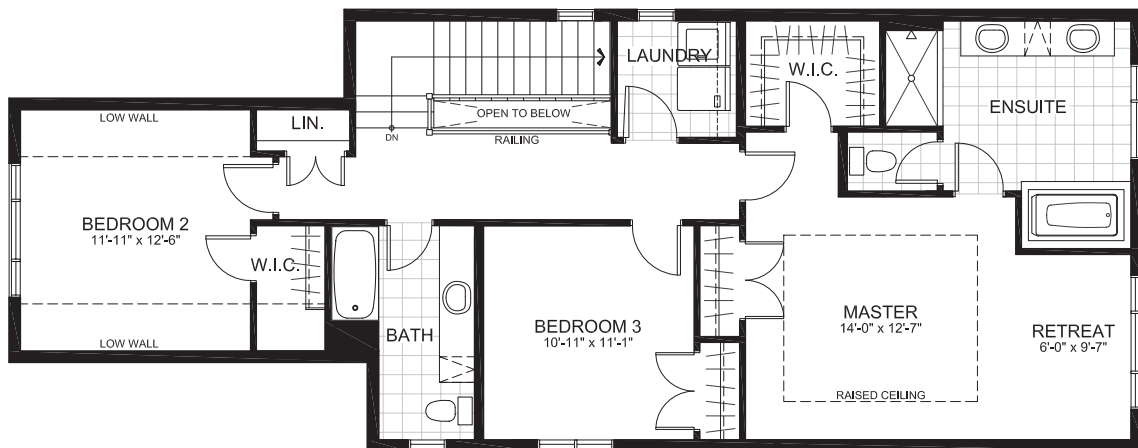

2-STOREY SINGLES (31' LOTS)

EMERALD

2173 sq. ft.

3 Bedrooms | 2.5 Bathrooms

GROUND FLOOR

EMERALD

SECOND FLOOR

EMERALD

BASEMENT