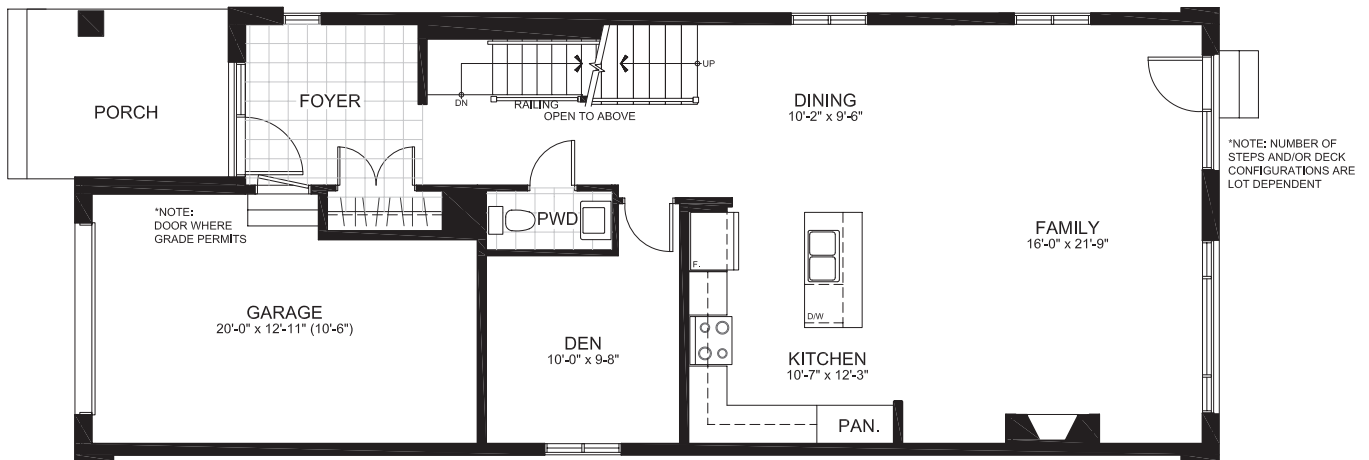

2-STOREY SINGLES (31' LOTS)

EMERALD

2173 sq. ft.

3 Bedrooms | 2.5 Bathrooms

GROUND FLOOR

EMERALD

SECOND FLOOR

EMERALD

BASEMENT