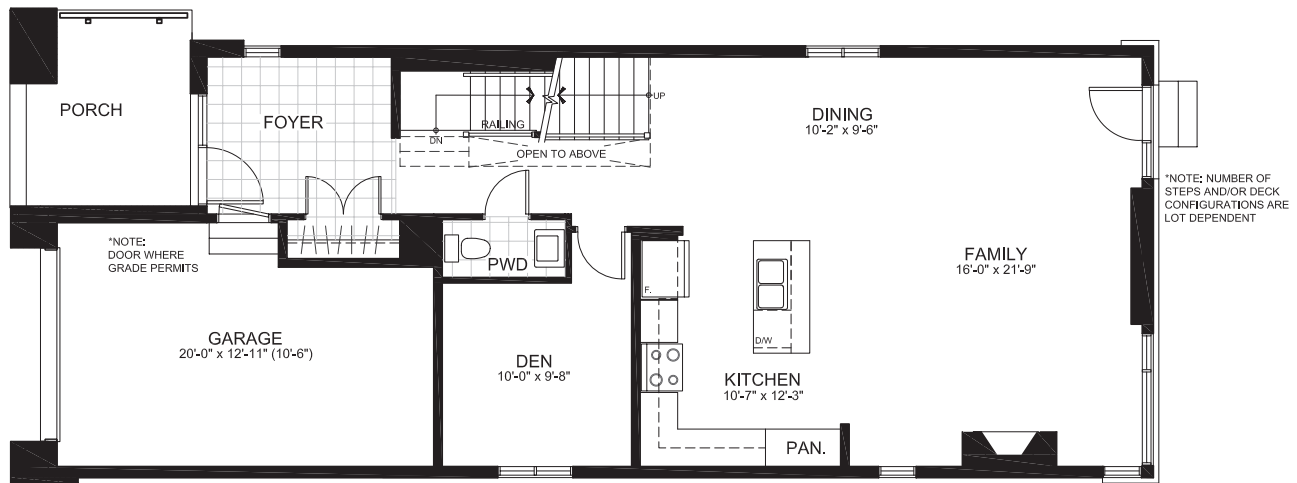

2-STOREY SINGLES (31' LOTS)

STRATFORD

2276 sq. ft.

3 Bedrooms | 2.5 Bathrooms

(2nd storey ALT option available with additional bedroom)

GROUND FLOOR

STRATFORD

SECOND FLOOR

ALT SECOND FLOOR

STRATFORD

BASEMENT