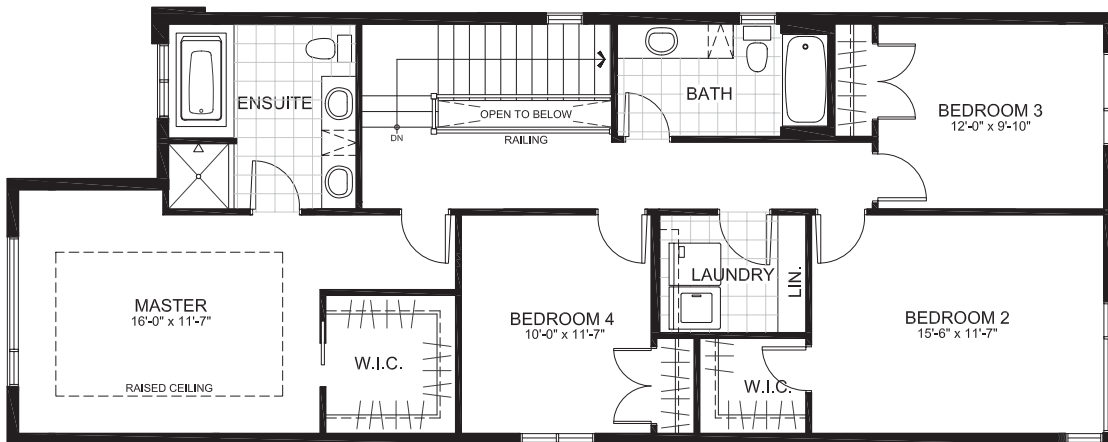

2-STOREY SINGLES (31' LOTS)

STRATFORD

2276 sq. ft.

3 Bedrooms | 2.5 Bathrooms

(2nd storey ALT option available with additional bedroom)

GROUND FLOOR

STRATFORD

SECOND FLOOR

ALT SECOND FLOOR

STRATFORD

BASEMENT