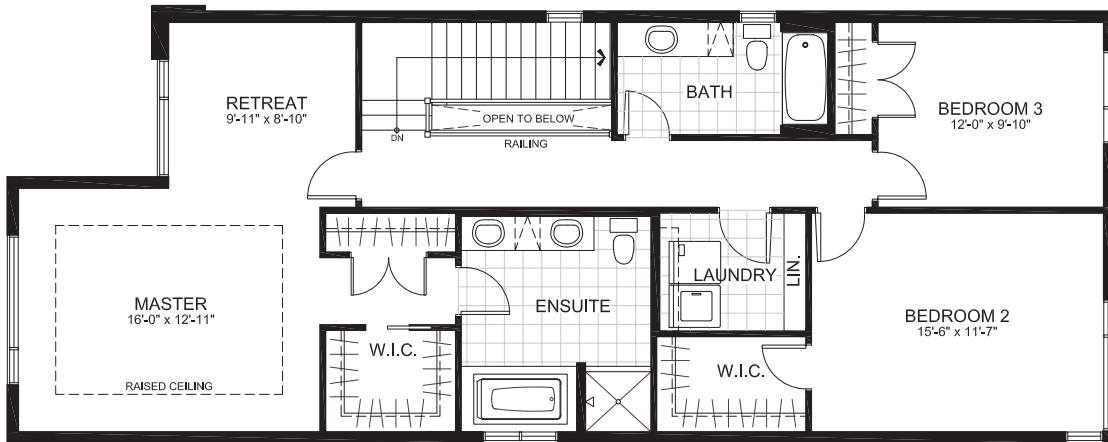

2-STOREY SINGLES (31' LOTS)

STRATFORD

2276 sq. ft.

3 Bedrooms | 2.5 Bathrooms

(2nd storey ALT option available with additional bedroom)

GROUND FLOOR

STRATFORD

SECOND FLOOR

ALT SECOND FLOOR

STRATFORD

BASEMENT