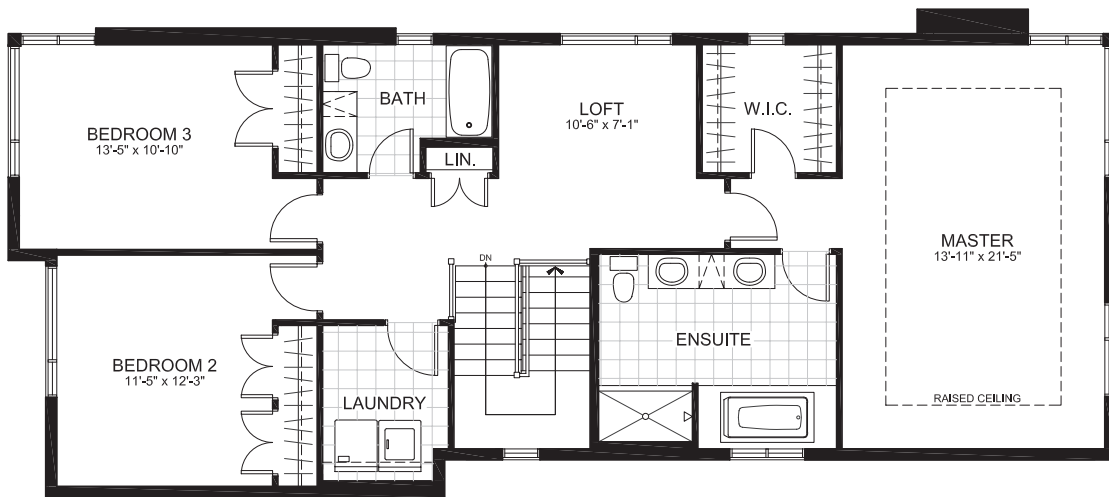

2-STOREY SINGLES (31' LOTS)

SUMMERFIELD

2509 sq. ft.

3 Bedrooms | 2.5 Bathrooms

GROUND FLOOR

SUMMERFIELD

SECOND FLOOR

SUMMERFIELD

BASEMENT