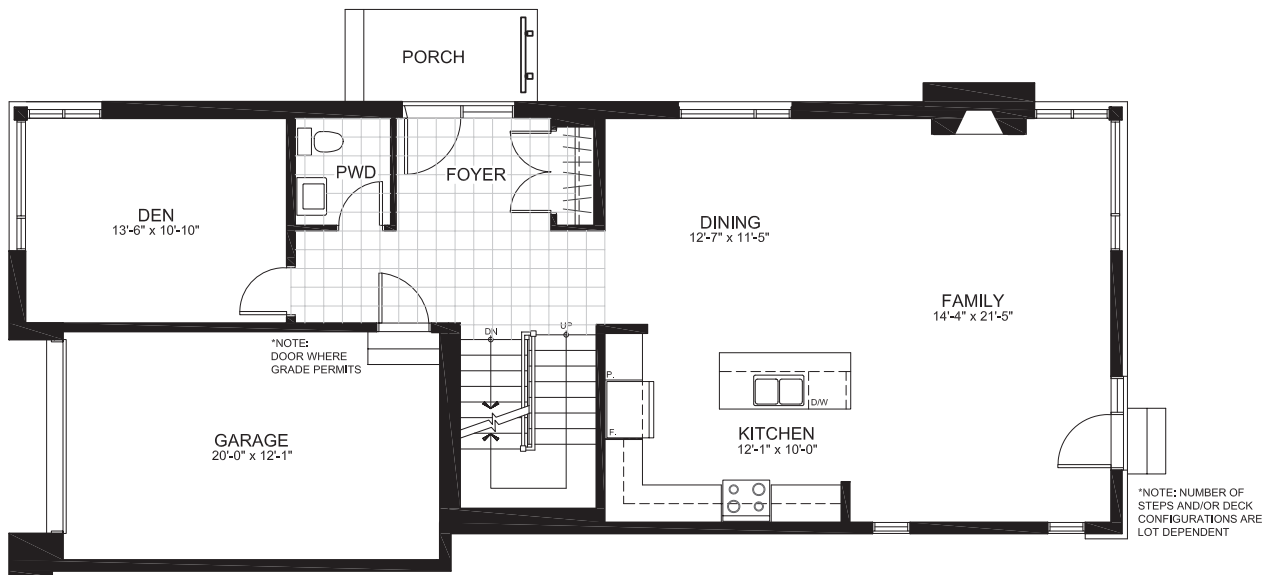

2-STOREY SINGLES (31' LOTS)

SUMMERFIELD

2509 sq. ft.

3 Bedrooms | 2.5 Bathrooms

GROUND FLOOR

SUMMERFIELD

SECOND FLOOR

SUMMERFIELD

BASEMENT