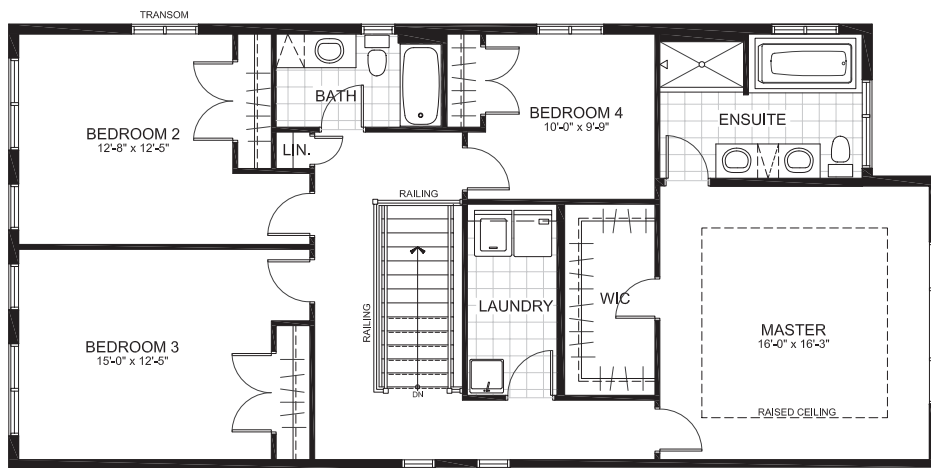

SINGLE-FAMILY HOMES

THE COWAN

2568 SQ. FT.

4 Bedrooms | 3 Bathrooms

*Plans and specifications are subject to change without notice.

GROUND FLOOR

THE COWAN

SECOND FLOOR