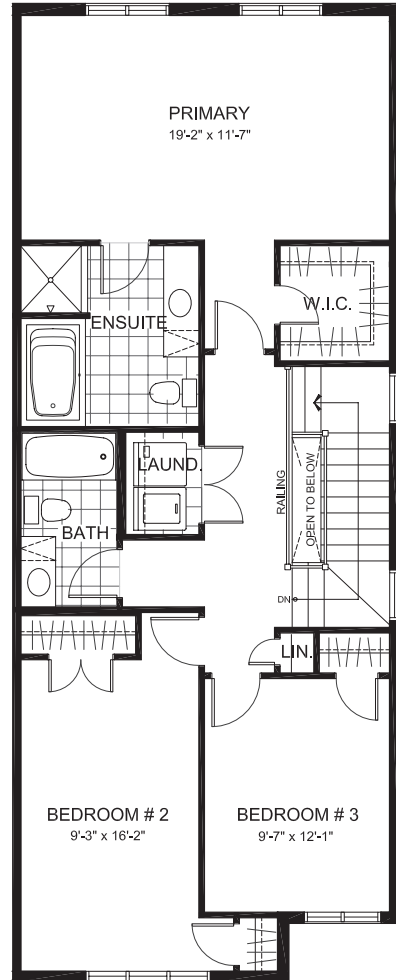

TOWNHOMES

THE LAWRENCE

2265 sq. ft.

(included 445 sq. ft. finished basement)

3 Bedrooms | 2.5 Bathrooms

GROUND FLOOR

*NOTE: NUMBER OF
STEPS AND/OR DECK
CONFIGURATIONS ARE
LOT DEPENDENT

THE LAWRENCE

SECOND FLOOR

SECOND FLOOR ALT

THE LAWRENCE

BASEMENT