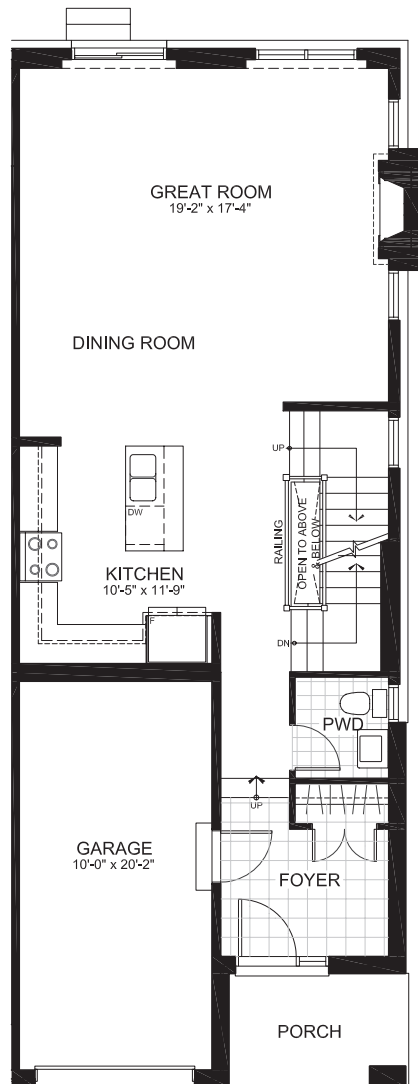

TOWNHOMES

THE LAWRENCE

2265 sq. ft.

(included 445 sq. ft. finished basement)

3 Bedrooms | 2.5 Bathrooms

GROUND FLOOR

*NOTE: NUMBER OF
STEPS AND/OR DECK
CONFIGURATIONS ARE
LOT DEPENDENT

THE LAWRENCE

SECOND FLOOR

SECOND FLOOR ALT

THE LAWRENCE

BASEMENT