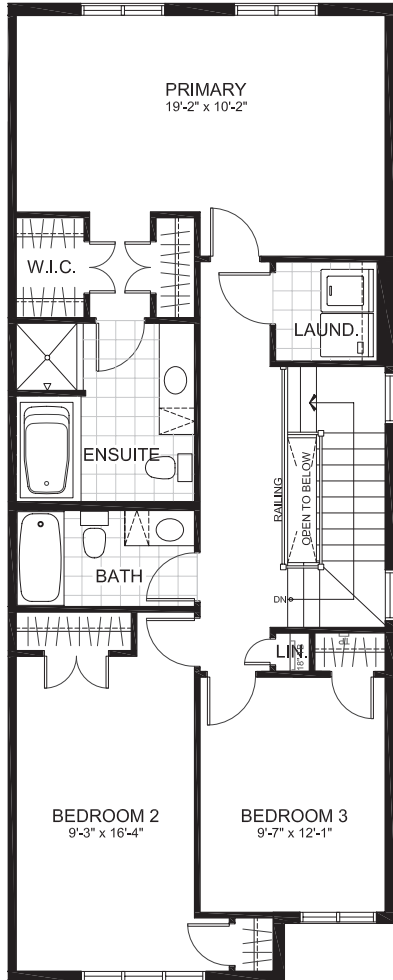

TOWNHOMES

THE LAWRENCE

2265 sq. ft.

(included 445 sq. ft. finished basement)

3 Bedrooms | 2.5 Bathrooms

GROUND FLOOR

*NOTE: NUMBER OF
STEPS AND/OR DECK
CONFIGURATIONS ARE
LOT DEPENDENT

THE LAWRENCE

SECOND FLOOR

SECOND FLOOR ALT

THE LAWRENCE

BASEMENT